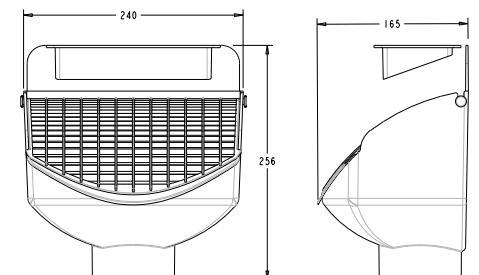

### NOTES

- Aesthetically appealing compact design
- All components can be painted to match any colour downpipe
- Easy to remove top screen for installation and cleaning
- Suits 90mm/80mm pipe. Easily adapted to 100mm pipe
- Product can be manufactured in any Colorbond colour - no painting required
- UV resistant, 100% compliant product
- Stainless steel internal screen included
- Other colours available on request