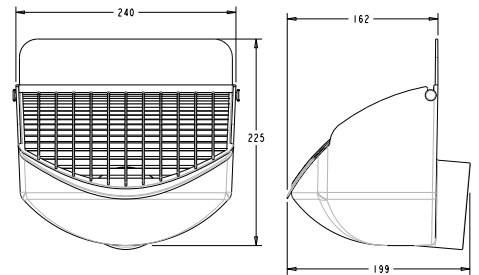

### NOTES

- Aesthetically appealing compact design
- All components can be painted to match any colour downpipe
- Easy to remove top screen for installation and cleaning
- Suits 90mm/80mm pipe. Easily adapted to 100mm pipe
- Product can be manufactured in any Colorbond colour - no painting required
- UV resistant, 100% compliant product
- Stainless steel internal screen included
- Back outlet enables you to run pipe work hard up against the eave or directly through an external wall