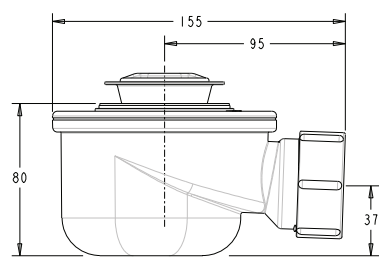

PLASTEC'S REVOLUTIONARY SPACE SAVING MICRO TRAP

SIGNIFICANTLY INCREASE SPACE.
SMALLEST WATERMARKED APPROVED TRAP AVAILABLE.
IDEAL FOR BASIN, BATH & SHOWER.
40 & 50MM INLET & OUTLET SIZES AVAILABLE.
POP UP, STANDARD PLUG & LOOSE NUT AVAILABLE.

TRADITIONAL TRAP INSTALLATION

PLASTEC MICRO TRAP

PLASTEC MICRO TRAP

TECHNICAL SPECIFICATIONS

SHOWER/BATH TRAP

BASIN TRAP

SWIVEL TRAP

SHOWER RANGE

BATH RANGE

BASIN RANGE

PLASTEC
INNOVATIVE PLUMBING SOLUTIONS

For technical and sales enquires :
t. 07 5413 4444 f. 07 5491 8918
info@plastec.com.au

FOR MORE INFORMATION AND TO VIEW THE COMPLETE
RANGE VISIT WWW.PLASTEC.COM.AU