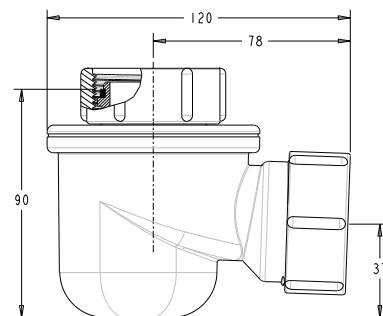

PLASTEC'S REVOLUTIONARY SPACE SAVING MICRO TRAP

SIGNIFICANTLY INCREASE SPACE.
SMALLEST WATERMARKED APPROVED TRAP AVAILABLE.
IDEAL FOR BASIN, BATH & SHOWER.
40 & 50MM INLET & OUTLET SIZES AVAILABLE.
POP UP, STANDARD PLUG & LOOSE NUT AVAILABLE.

TRADITIONAL TRAP INSTALLATION

PLASTEC MICRO TRAP

PLASTEC MICRO TRAP

TECHNICAL SPECIFICATIONS

SHOWER/BATH TRAP

BASIN TRAP

SWIVEL TRAP

SHOWER RANGE