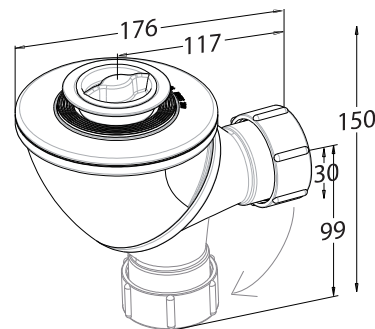

PLASTEC'S REVOLUTIONARY SPACE SAVING MICRO TRAP

SIGNIFICANTLY INCREASE SPACE.
SMALLEST WATERMARKED APPROVED TRAP AVAILABLE.
IDEAL FOR BASIN, BATH & SHOWER.
40 & 50MM INLET & OUTLET SIZES AVAILABLE.
POP UP, STANDARD PLUG & LOOSE NUT AVAILABLE.

TRADITIONAL TRAP INSTALLATION

PLASTEC MICRO TRAP

PLASTEC MICRO TRAP

TECHNICAL SPECIFICATIONS

SHOWER/BATH TRAP

BASIN TRAP

SWIVEL TRAP

SHOWER RANGE

BATH RANGE

BASIN RANGE

PLASTEC
INNOVATIVE PLUMBING SOLUTIONS

For technical and sales enquires :
t. 07 5413 4444 f. 07 5491 8918
info@plastec.com.au

FOR MORE INFORMATION AND TO VIEW THE COMPLETE
RANGE VISIT WWW.PLASTEC.COM.AU