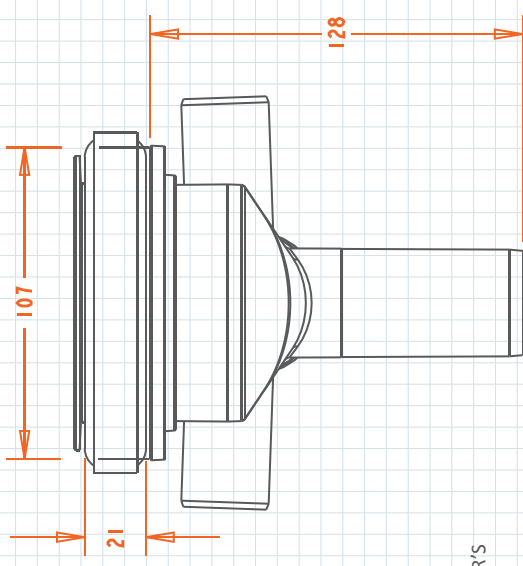

SHOWER WASTE CONNECTOR TRIPLE CONNECTOR - TWO PIECE

- Side connection accommodates overflow.
- Suitable for both 40mm and 50mm outlet pipe.
- Adjustable inlet setout.

ID	INLET (MM)	REAR OUTLET (MM)	BOTTOM OUTLET (MM)	GRATE
15114	80	40	40/50	CHROME 20

MEASUREMENTS (MM)

NOTE: WARRANTY EXTENDS TO REPLACEMENT OF PRODUCT ONLY, PROVIDED PRODUCT HAS BEEN INSTALLED AS PER MANUFACTURER'S GUIDELINES.