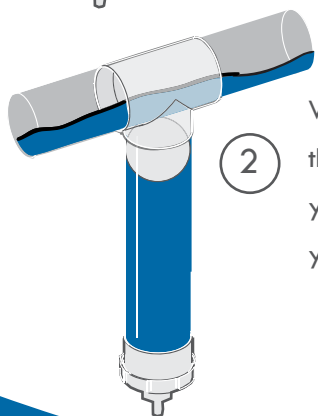

ID:
14550

Dirty Water Diverter

All Your Rainwater Needs @ Plastec

In between rains, your roof accumulates dirt, insect, bird droppings and other impurities. When it rains the first volume of water to run off your roof contains all these nasties, which will contaminate your rainwater tank.

With Plastec's Dirty Water Diverter installed, the first volume of rain is diverted away from your tank, helping to ensure cleaner water for you and your family.

“**Cleaner water in your rainwater tank,**”