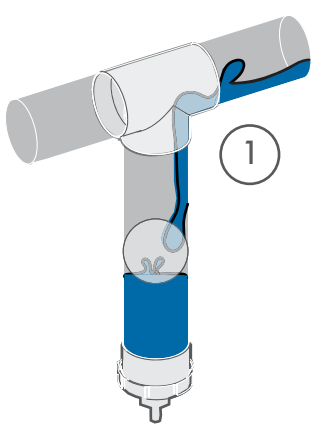

ID:
14550

Dirty Water Diverter

All Your Rainwater Needs @ Plastec

In between rains, your roof accumulates dirt, insect, bird droppings and other impurities. When it rains the first volume of water to run off your roof contains all these nasties, which will contaminate your rainwater tank.

With Plastec's Dirty Water Diverter installed, the first volume of rain is diverted away from your tank, helping to ensure cleaner water for you and your family.

“**Cleaner water in your rainwater tank,**”