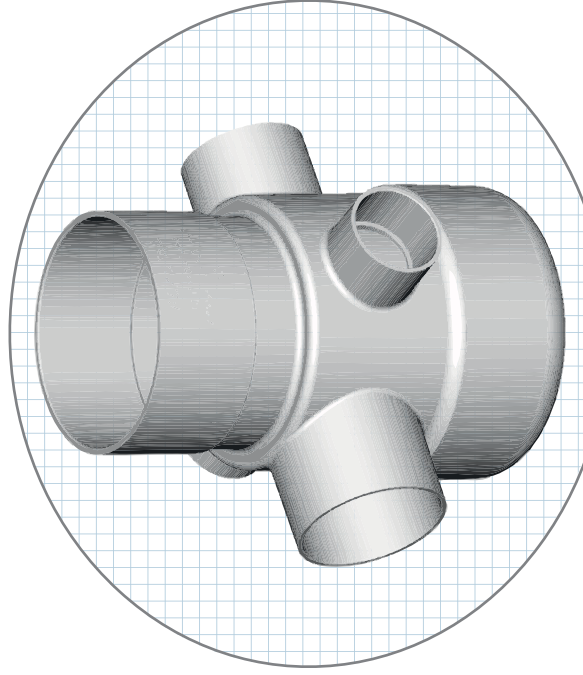

Extended Floor Waste Gully Gully Only

- Specifically designed for tight ceiling space due to its compact design.
- Removable trap/baffle for ease of cleaning.
- Kits with puddle flange and and complete range of grates also available.
- No socket required when connecting to a fixed riser in the slab.

ID	OUTLET (MM)	BRANCH (MM)	
19148	65	40 x 50 x 40	1

WaterMark
AS2887
239

Related Products: • Complete kits also available for purchase, kits come with 65mm Gully plus flange and choice of round, square, tile insert, grate insert or plate insert grate.