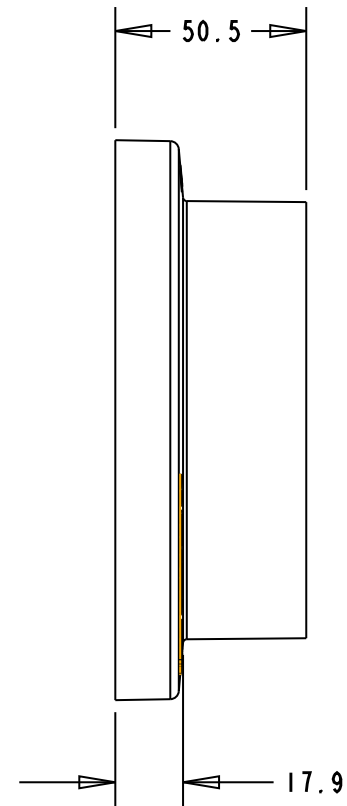

PLASTEC
INNOVATIVE PLUMBING SOLUTIONS

2-4 Enterprise Street
Caloundra QLD 4551 Australia

www.plastec.com.au

Tel: 61 7 5413 4444
Fax: 61 7 5491 8918

19371

PLASTEC
INNOVATIVE PLUMBING SOLUTIONS

2-4 Enterprise Street
Caloundra QLD 4551 Australia