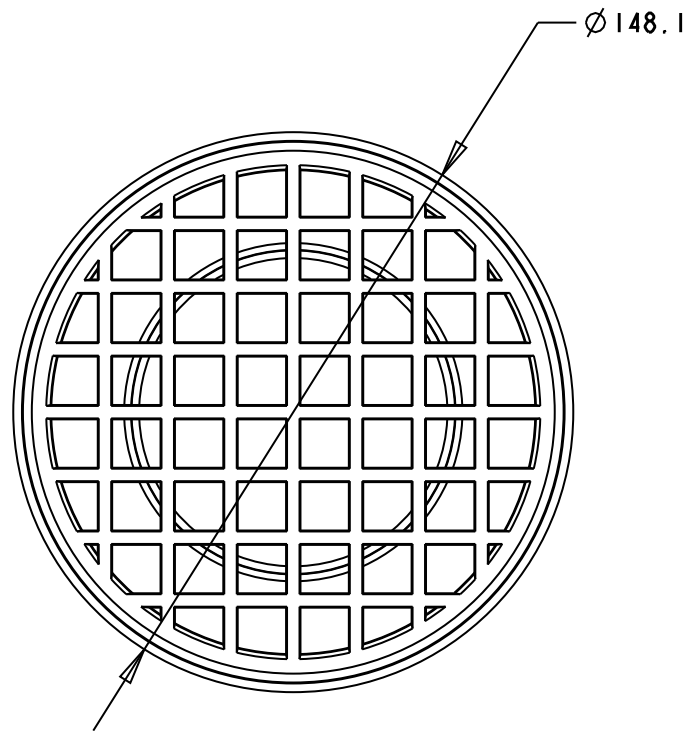

PLASTEC
INNOVATIVE PLUMBING SOLUTIONS

2-4 Enterprise Street
Caloundra QLD 4551 Australia

www.plastec.com.au

Tel: 61 7 5413 4444
Fax: 61 7 5491 8918

19371

PLASTEC
INNOVATIVE PLUMBING SOLUTIONS

2-4 Enterprise Street
Caloundra QLD 4551 Australia