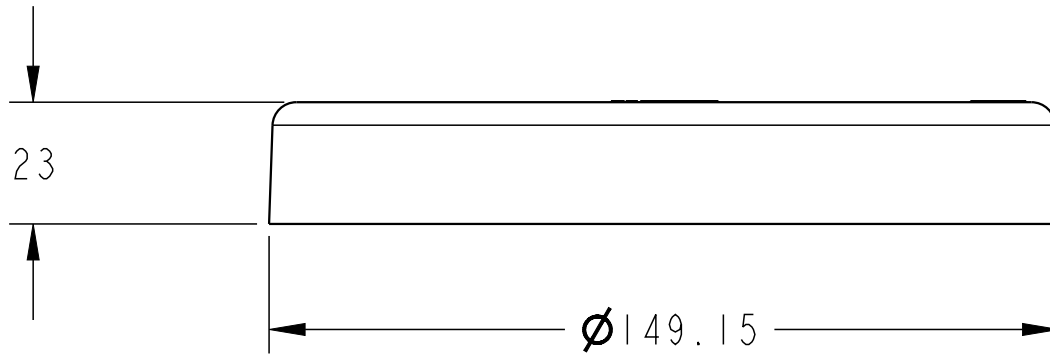

SCALE 1.000

SCALE 0.700

PLASTEC
INNOVATIVE PLUMBING SOLUTIONS

2-4 Enterprise Street
Caloundra QLD 4551 Australia

www.plastec.com.au

Tel: 61 7 5413 4444
Fax: 61 7 5491 8918

11516