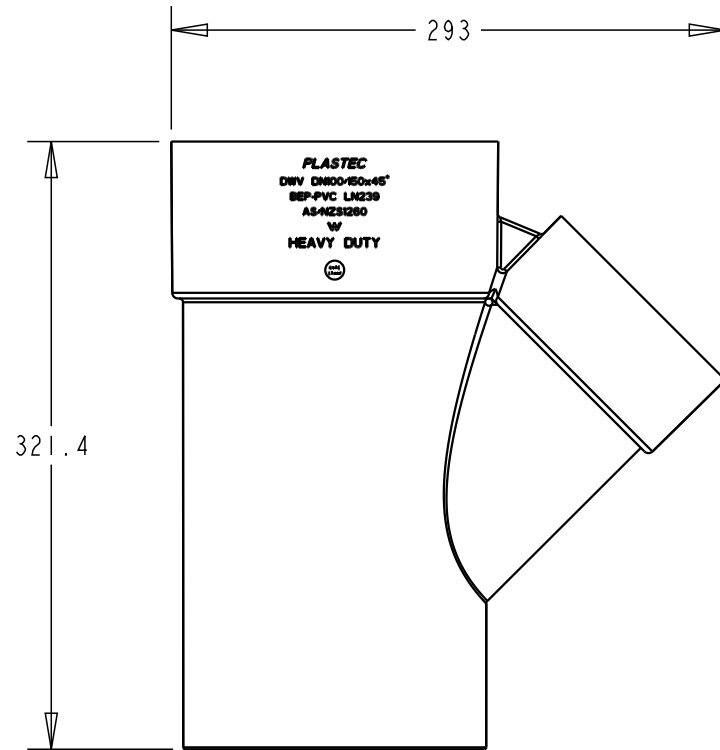

PLASTEC
INNOVATIVE PLUMBING SOLUTIONS

2-4 Enterprise Street
Caloundra QLD 4551 Australia

www.plastec.com.au

Tel: 61 7 5413 4444
Fax: 61 7 5491 8918

19623

PLASTEC
INNOVATIVE PLUMBING SOLUTIONS

2-4 Enterprise Street
Caloundra QLD 4551 Australia