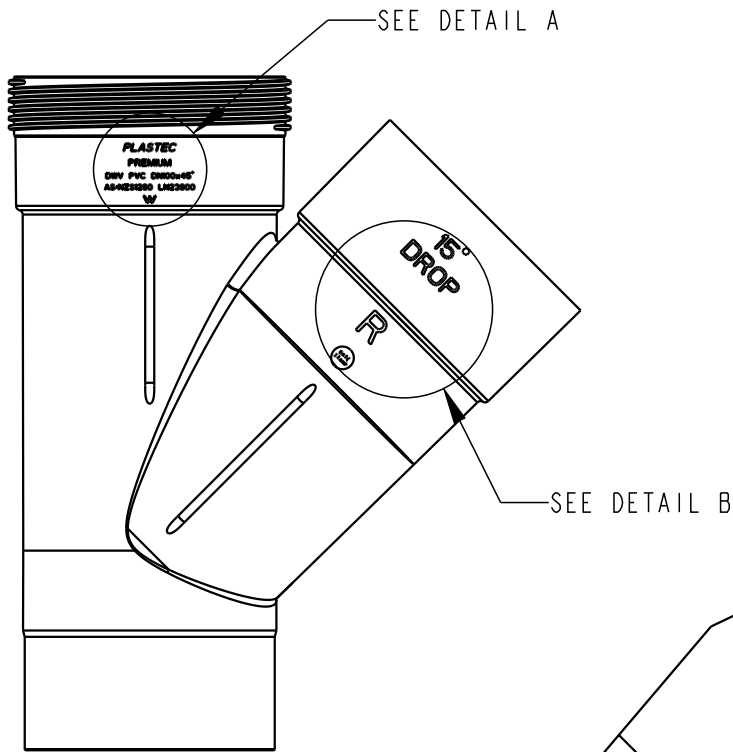

www.plastec.com.au

Tel: 61 7 5413 4444
Fax: 61 7 5491 8918

21169

DETAIL A
SCALE 1.500

DETAIL B
SCALE 1.500

PLASTEC
INNOVATIVE PLUMBING SOLUTIONS

2-4 Enterprise Street
Caloundra QLD 4551 Australia

www.plastec.com.au