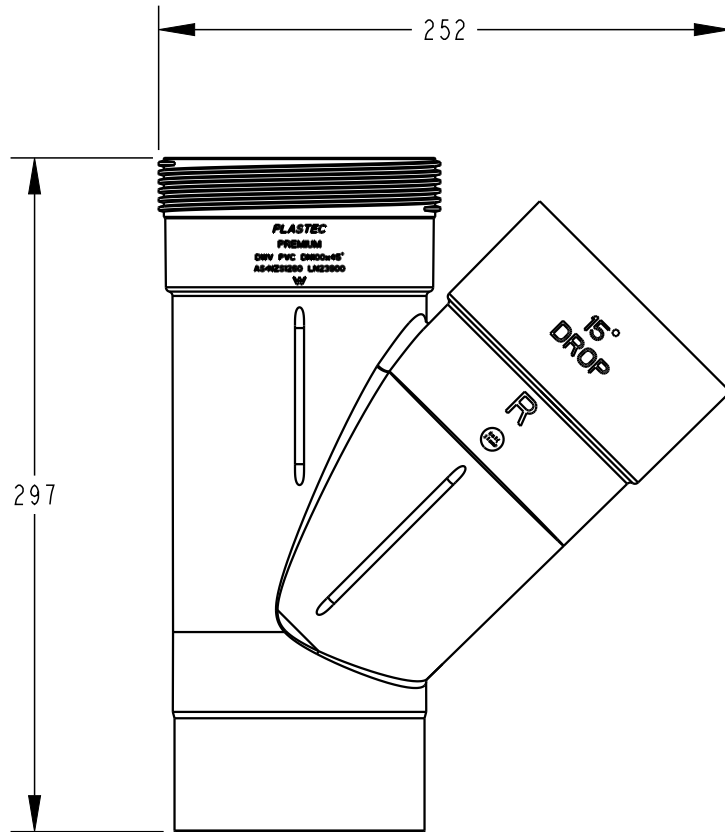

PLASTEC
INNOVATIVE PLUMBING SOLUTIONS

2-4 Enterprise Street
Caloundra QLD 4551 Australia

www.plastec.com.au

Tel: 61 7 5413 4444
Fax: 61 7 5491 8918

21169