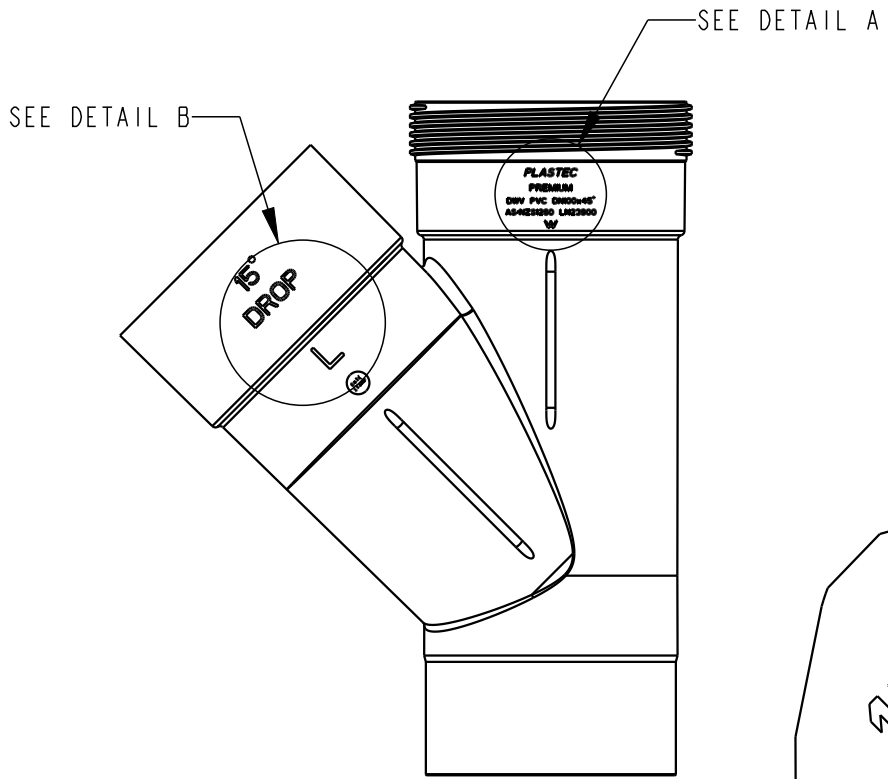

www.plastec.com.au

Tel: 61 7 5413 4444
Fax: 61 7 5491 8918

21170

DETAIL A
SCALE 1.500

DETAIL B
SCALE 1.500