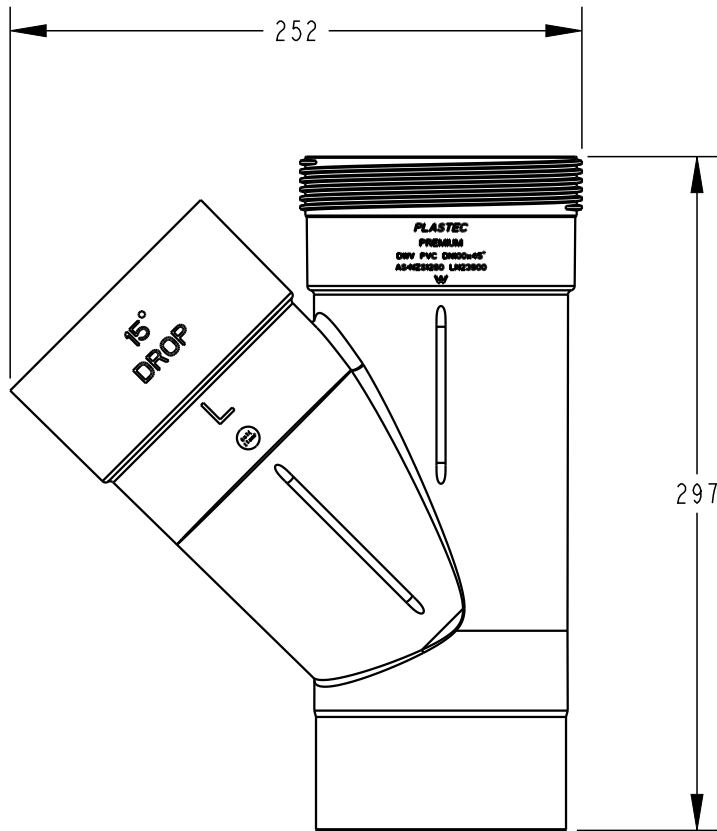

PLASTEC
INNOVATIVE PLUMBING SOLUTIONS

2-4 Enterprise Street
Caloundra QLD 4551 Australia

www.plastec.com.au

Tel: 61 7 5413 4444
Fax: 61 7 5491 8918

21170